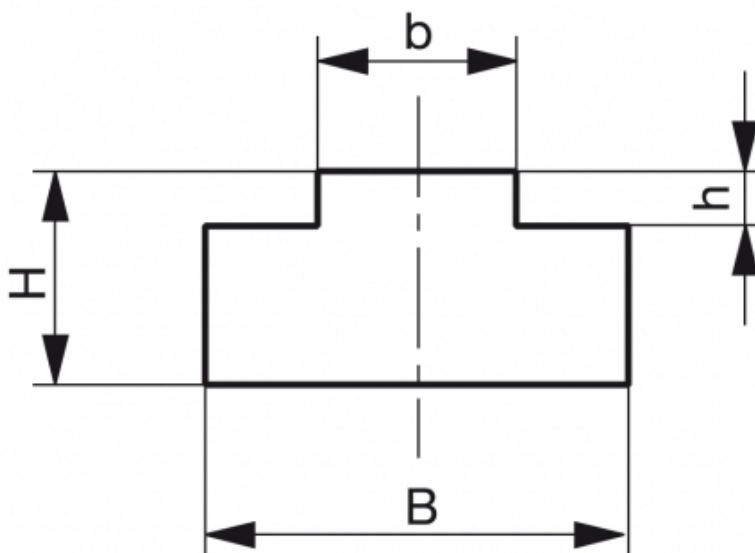

Article number: 617221010005

Description: Sliding guides T 08B-1 green
B=20, H=10, L=2000

Measures

B = 20

b = 7.4

H = 10

h = 2.2